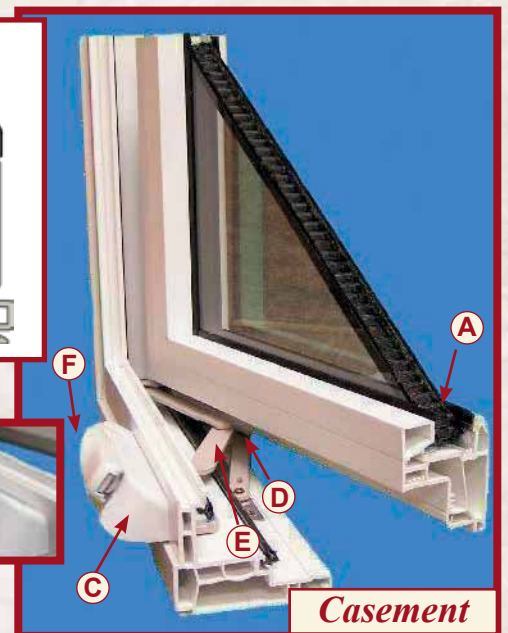

Elite 4400 Casement -

- **Multi-Point Locking System** provides extra security and draws sash up tight
- Ⓐ **Sashes Crank Out a Full 90°** allows for easy cleaning from inside the home
- Ⓑ **Triple-Seal System between Sash and Frame** offers superior thermal efficiency
- Ⓒ **Heavy-Duty, Non-Corrosive Die-Cast Hardware** has a streamlined appearance and is easy to operate
- Ⓓ **Hinges are Field Adjustable** to prevent sash sag
- Ⓔ **Concealed Hinges and Crank Mechanism** gives a clean, sleek appearance. Egress hardware optional.
- Ⓕ **Standard Folding Handle** prevents interference with blinds

Casement