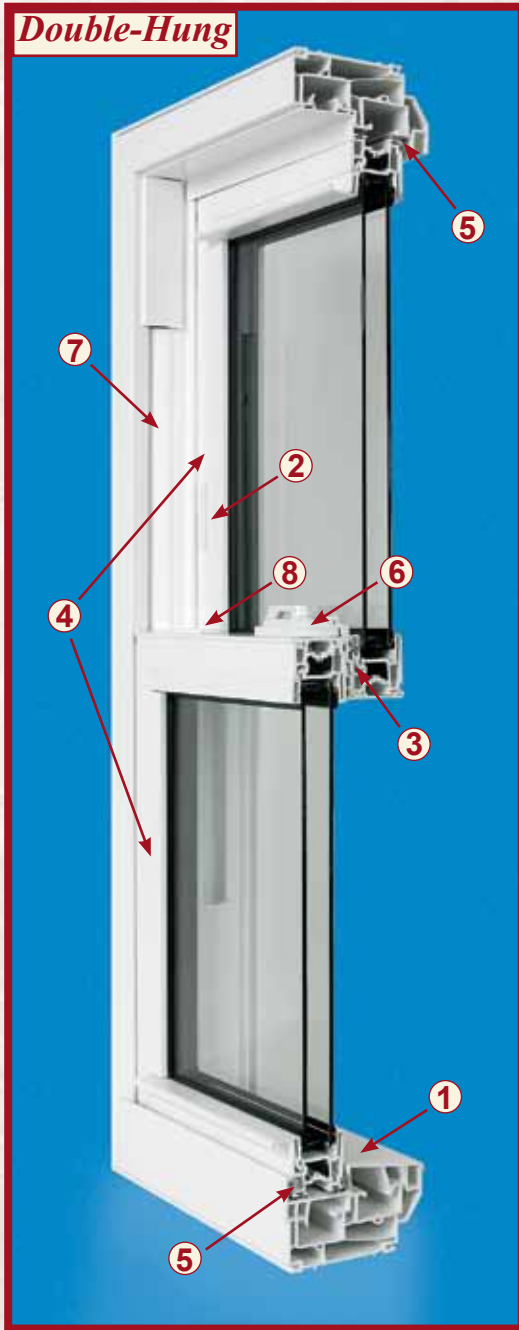

“Lifetime” of Making Your World a Better Place!

The logo for Elite 4000 features the word "Elite" in a serif font with a crown above the letter "i". Below "Elite" is the number "4000" in a large, stylized serif font. A decorative flourish underlines the number "4000". A small "TM" trademark symbol is positioned to the right of "Elite".

Double-Hung

ALL Elite Windows -

- **Lifetime, Non Pro-Rated Warranty is the Best Available** and is transferrable to second property owner. Includes Lifetime Glass Breakage!
- **Multi-Chambered, Fusion-Welded Frame and Sash** provides superior air tightness, thermal resistance, noise reduction and strength
- **Heavy-Duty, Solid Vinyl Construction .080" - .085" wall thickness** adds rigidity to keep frames square for precise fit and function
- **European-Designed, Low-Maintenance uPVC Profiles** Smoothest surface finish in the industry resists staining and looks new for years
- **1" Insulating Glass with Warm Edge Perimeter Seal** Energy Saving Low E with Gas Fill
- **Snap-In Glazing Bead with Co-Extruded Seal** provides a seamless sash to the outside elements and allows for easy glass replacement from inside the home