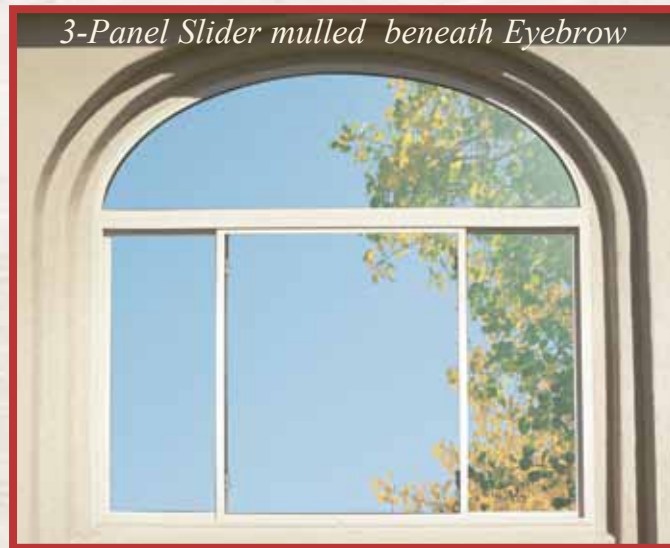

Double Hungs shown with Half-Circles and Colonial Muntins

Both Sashes Tilt-In for Cleaning

Sliding Windows

The Elite Lift-Out 4050 2-Panel Slider and 4100 3-Panel Slider feature beveled outer frames for a softer appearance. A continuous handle rail and tandem rollers allow the sashes to open and close easily.

2-Panel Sliders mullled beneath large Picture Windows to form a wall of light

3-Panel Slider mullled beneath Eyebrow

Picture Windows & Shapes

Bring in the light and enhance your view of the world with the many shapes and sizes of Elite 4150 Picture Windows.