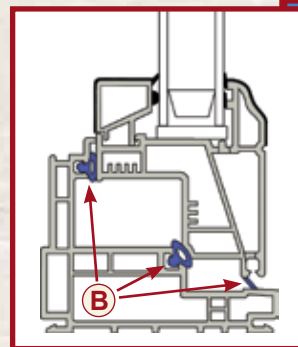

Elite 4400 Casement -

- **Multi-Point Locking System** provides extra security and draws sash up tight
- Ⓐ **Sashes Crank Out a Full 90°** allows for easy cleaning from inside the home
- Ⓑ **Triple-Seal System between Sash and Frame** offers superior thermal efficiency
- Ⓒ **Heavy-Duty, Non-Corrosive Die-Cast Hardware** has a streamlined appearance and is easy to operate
- Ⓓ **Hinges are Field Adjustable** to prevent sash sag
- Ⓔ **Concealed Hinges and Crank Mechanism** gives a clean, sleek appearance. Egress hardware optional.
- Ⓕ **Standard Folding Handle** prevents interference with blinds

Casement