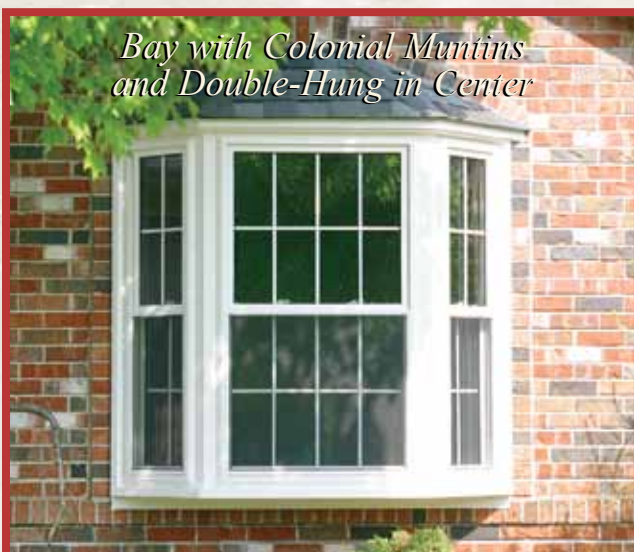

The Elite 4250 2-Panel Tilt Slider may be perfect for bedroom applications where Emergency Egress is a concern. Check with your local building inspector.

Elite™
4000

Bay Windows

Add space and value to your home with an eye catching Elite Bay Window...Double-Hung or Casement model. The large center section gives an expansive view and the birch or red oak seat board provides the beauty of natural wood.

Bay with Colonial Muntins and Double-Hung in Center

Casement Bay with Diamond Muntins

All Bays shown with Dealer Installed Roofs

Bow Windows

Equal lite Casements and Picture Windows form the gentle curve of an Elite Bow Window. The sweeping, panoramic view adds distinctive style and beauty to your home. Available in multiple sections.