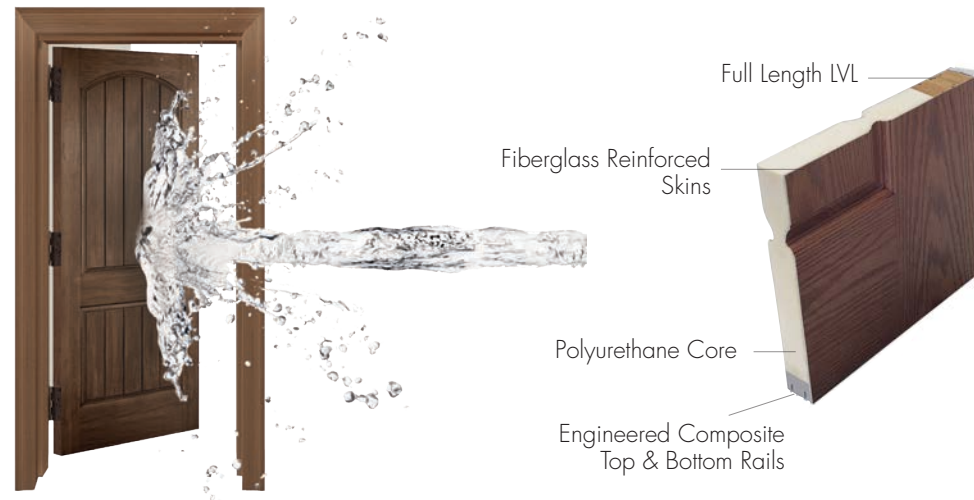

Rustic Wood Grain & (SF) Smooth Fiberglass Doors

Decorative Glass Options Available (smooth fiberglass only)

* Smooth fiberglass only  20-minute Warnock - Hersey

Fiberglass Features & Benefits

ENTRY SYSTEM FEATURES & BENEFITS

- MOISTURE RESISTANT
- ROT RESISTANT
- INSECT RESISTANT
- TWICE THE SCREW HOLDING POWER OF WOOD

FIBERGLASS DOORS

Our fiberglass entry doors with exclusive Hydroshield Technology™ feature fiberglass reinforced door skins, full-length composite stiles, and composite top & bottom rails to prevent water infiltration on all six sides.